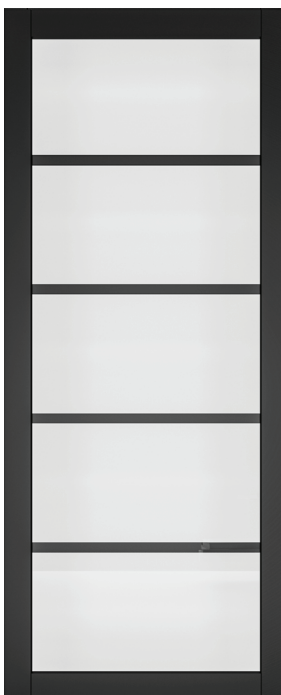

Shoreditch Clear Glazed

DOOR STYLE: URBAN

Product Description

Bring the industrial style into your home with the striking five-panel Shoreditch door. Available in both glazed and solid versions and when finished with the matching Urban Collection hardware, this door will look on-trend in any setting.

Features

- Prefinished black
- Clear toughened glass
- Solid softwood core
- 3mm can be taken off the width and height of each door
- Suitable for pocket doors
- Covered by the Deanta 10 year warranty

TEN YEAR WARRANTY	
10	LIMITED

SKU Codes

35SHOGBLP610
 35SHOGBLP686
 35SHOGBLP762
 35SHOGBLP838
 40SHOGBLP726
 40SHOGBLP826

Sizes

1981 x 610 x 35mm
 1981 x 686 x 35mm
 1981 x 762 x 35mm
 1981 x 838 x 35mm
 2040 x 726 x 40mm
 2040 x 826 x 40mm